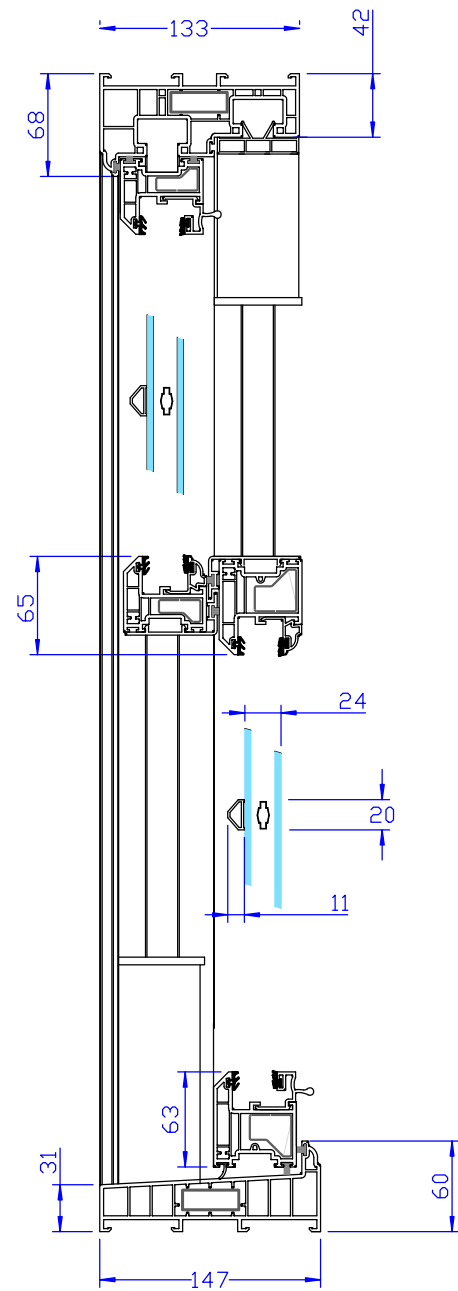

Heritage Cross Sections

Vertical Cross Sections