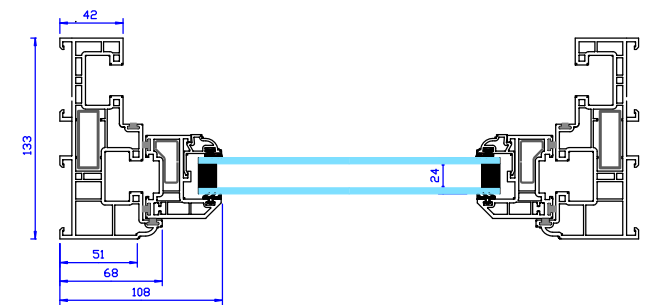

Top Sash

masterframe
4 Crittall Road
Witham
Essex
CM8 3DR
01376 510410
www.masterframe.co.uk
Registered in England: 2272659

Title:		Heritage	
Original Drawing date:		25 - 06 - 2014	
Drawn By:		R Rabett	
Revision History			
REV	Amendment	BY	Date
DONOT SCALE: Dimensions in mm.		DWG Reference: ...