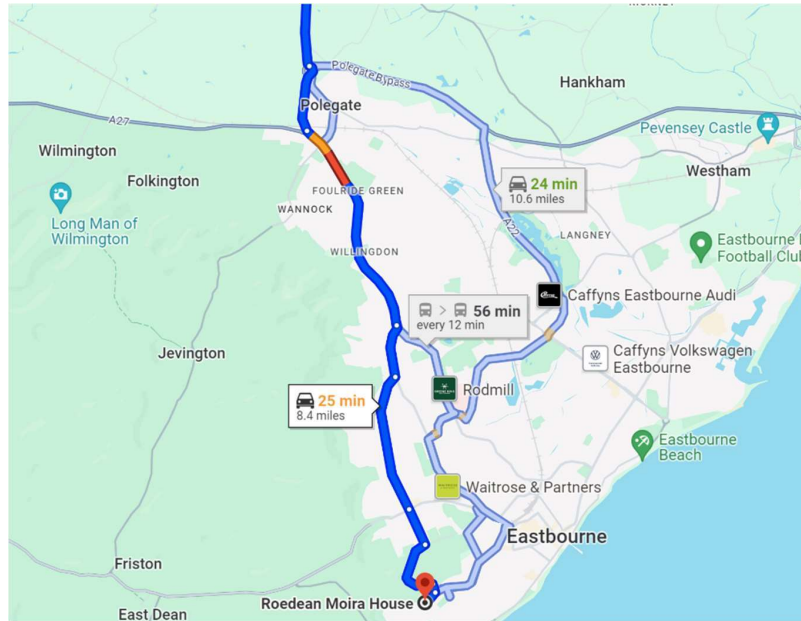

Moira House – Traffic Plan

Deliveries will travel from the main roads, A27 and A22 and enter Eastbourne via the routes on the map below.

Close Vicinity Traffic Routes